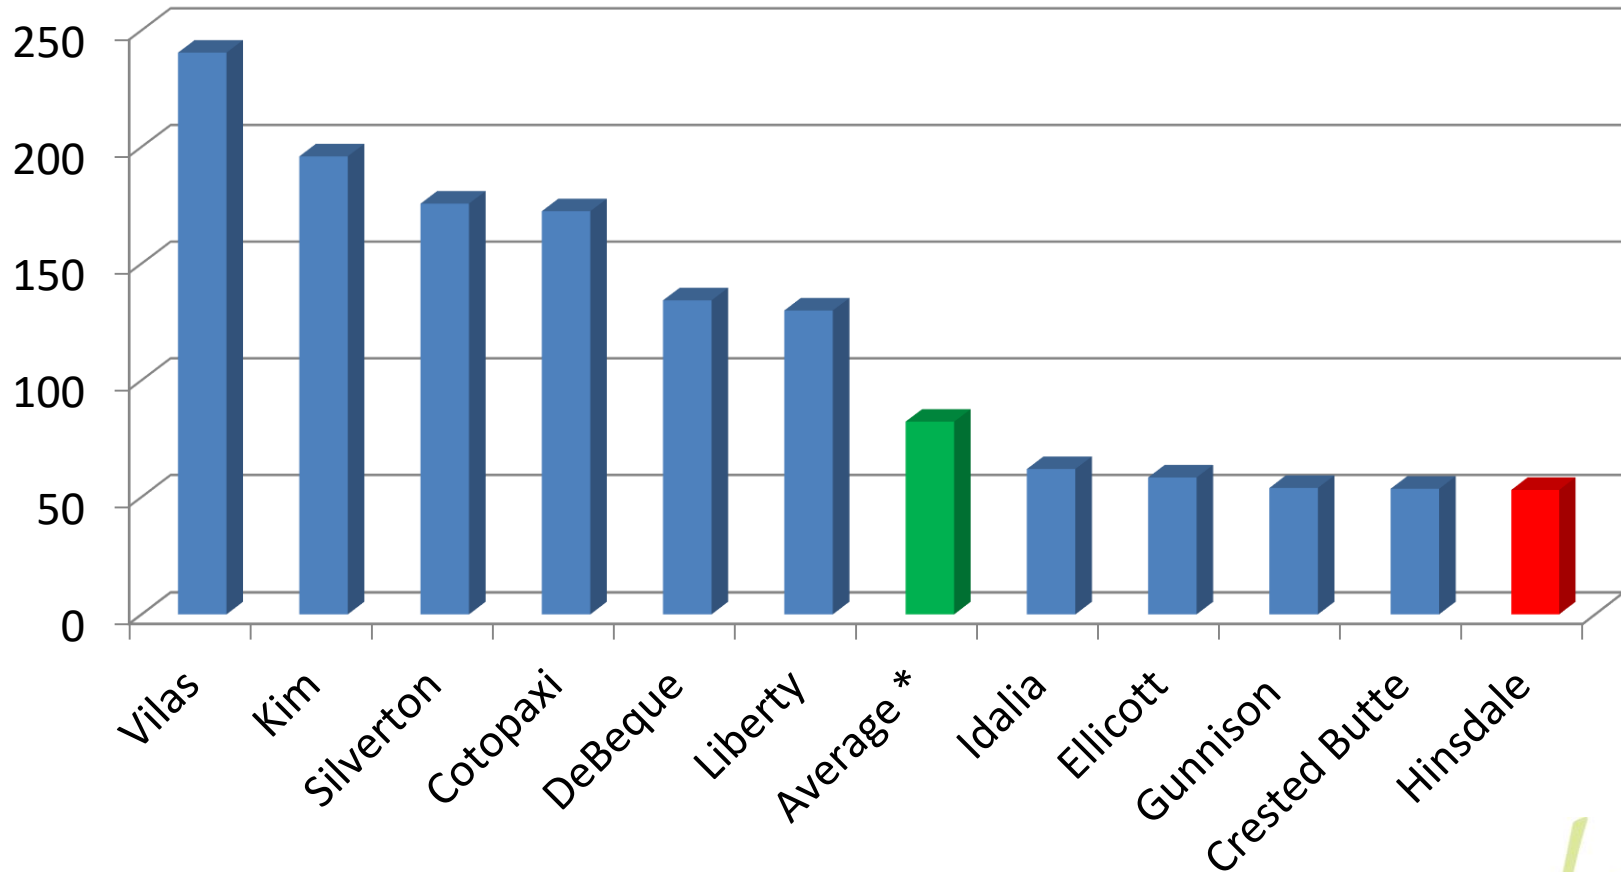

Hinsdale County School District – Peer Survey

Total Square Footage Per Student Ratios

Core

* Average excludes Hinsdale